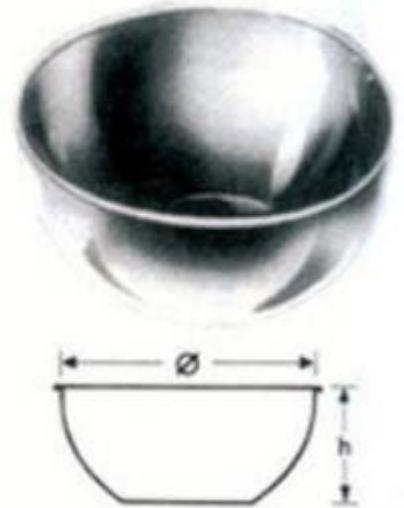

Scaler, hook shape

MS-91-1806

55 cm,22,

Hug
MS-91-1901
Teat tumor extactot
15 cm,6,

Paimans
MS-91-1902
Teat Dilator
13 cm,5,

Schecker
MS-91-1903
Teat Dilator
11 cm,4 1/2,

Ullner
MS-91-1904
Teat curette
17 cm,6 3/4,

Teat slitter
MS-91-1905
French pattern
10 cm,4,

Teat Dilator with screw
MS-91-1906
14 1/2 cm,5 3/4,

Trays for Inst & Syringes

Steriler Drums
MS-91-2001
3 1/2,

Steriler Drums
MS-91-2002
125X120mm, 150X150mm,

High polished
MS-91-2003
125X120mm, 150X150mm,

Perforated trays
MS-91-2004
18/8, 505X305X60mm,

Trays
MS-91-2005
7,

MS-91-2006
220X70mm,

Glycerine Syringe
MS-91-2007
With 3 rings, i cannula,
220X70mm,

Pomeroy Ears Syringe
MS-91-2008
Chrome plated
220X70mm,