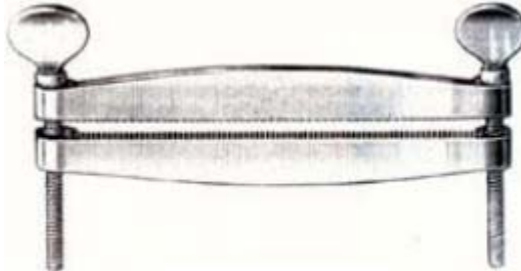

MS-91-1302

Ear clamps for Dog, straight of light metal
15 1/2 cm, 6 11/8,