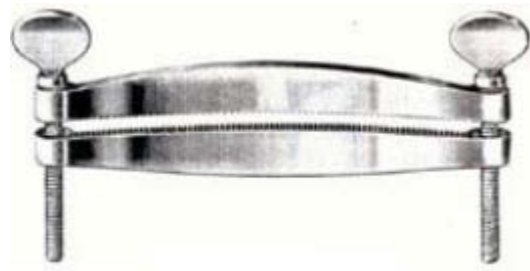

Nose Ring
MS-91-1202
2" inside diameter, with safety screw
30 cm, 1 1/4,

Mouth Gags
MS-91-1203
10 1/2 cm, 4 1/8, 15 cm, 6,

MS-91-1204
Encartement 7cm.
2 3/4,

MS-91-1205
18 1/2 cm, 7 1/4,

MS-91-1206
Forged steel
18 1/2 cm, 7 1/4,

MS-91-1301

Ear clamps for Dog, straight of light metal
11 1/2 cm, 4 1/2, 15 1/2 cm, 6 11/8,

MS-91-1302

Ear clamps for Dog, straight of light metal
15 1/2 cm, 6 11/8,

MS-91-1303

Stainless steel
17 cm, 6 3/4,